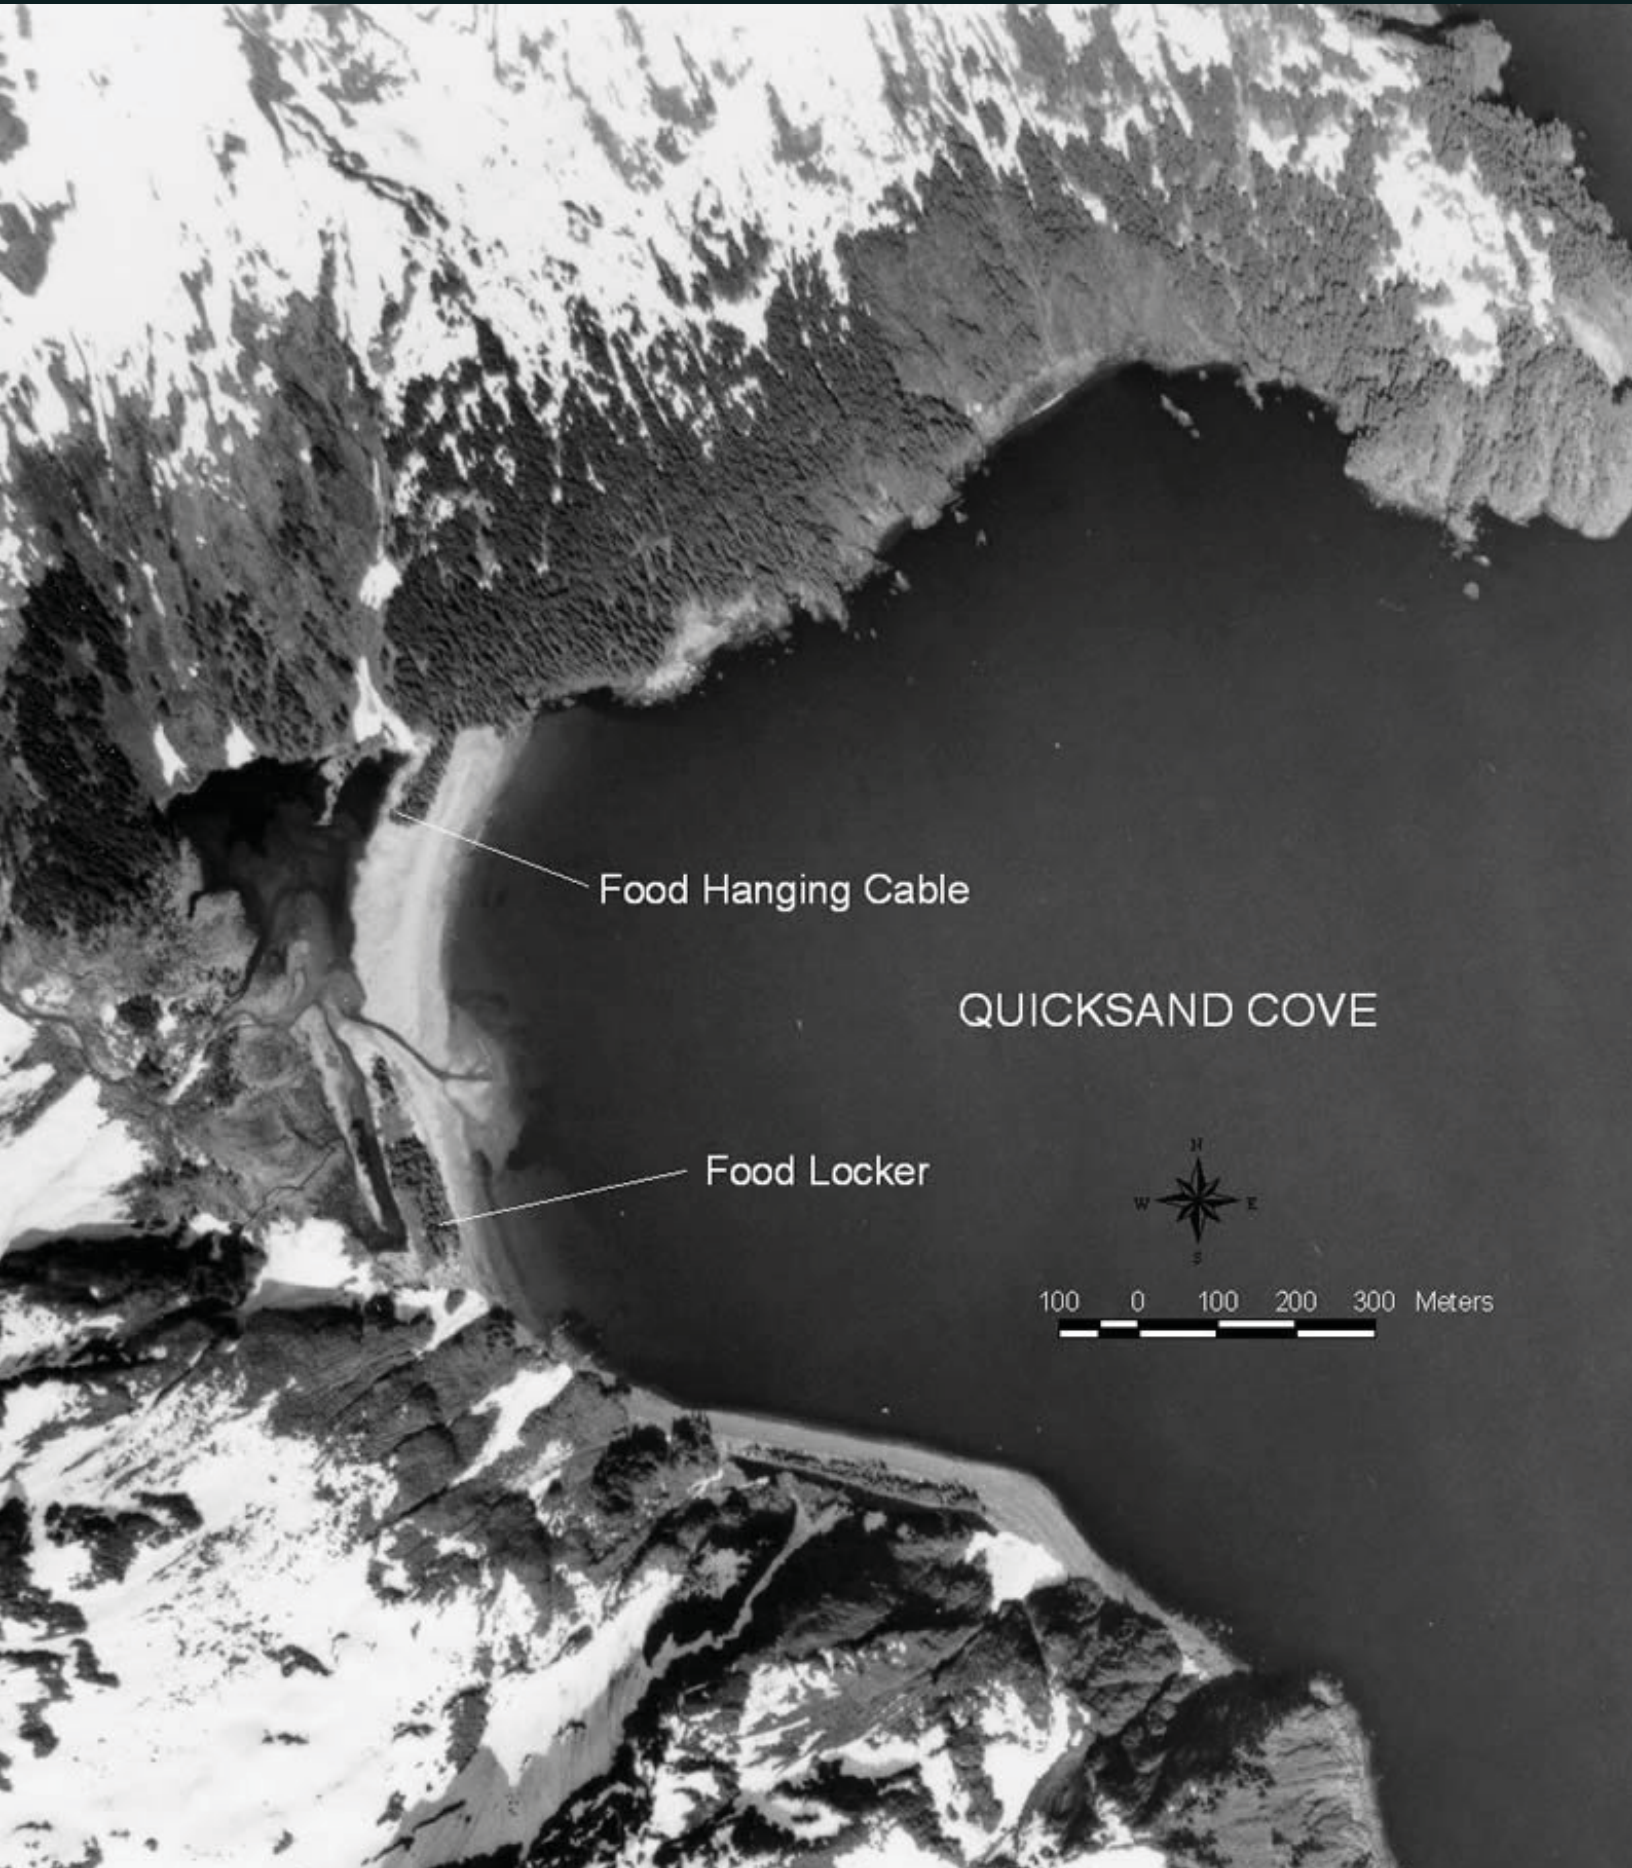

Kenai Fjords National Park

Quicksand Cove

Food Hanging Cable

QUICKSAND COVE

Food Locker

100 0 100 200 300 Meters